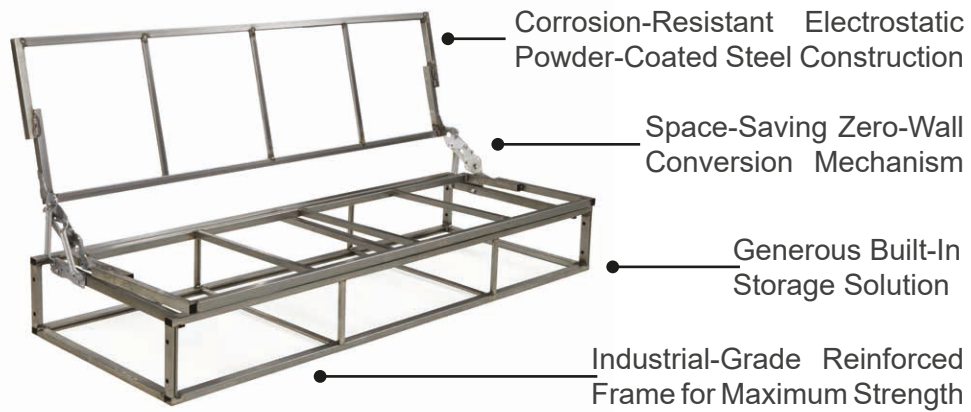

High Performance Microfiber Fabric

Metal Structure

Zero Wall Technology

**SMART
STYLISH
COZY**

Metal Structure

Aito GRAY

SLEEPER SOFASET

Pocket Spring