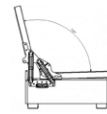

SLEEPER SOFA SET

Pocket Spring

High Performance Chenille Fabric

Metal Structure

Zero Wall Technology

SIT STORE SLEEP

Metal Structure

Boston GRAY