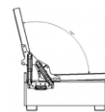

Boston BROWN

EUROPEAN SOFA SET

Pocket Spring

High Performance Chenille Fabric

Metal Structure

Zero Wall Technology

STRONG LASTING RELIABLE

Metal Structure