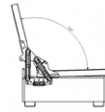

High Performance Microfiber Fabric

Metal Structure

Zero Wall Technology

**SMART
STYLISH
COZY**

Metal Structure

Aito GRAY

SLEEPER SOFASET

Pocket Spring