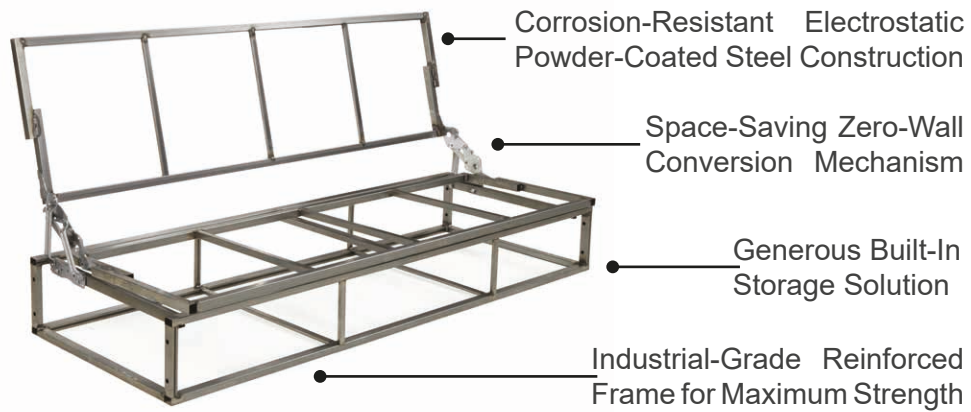

Metal Structure