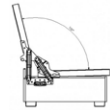

Zero Wall Technology

SIT STORE SLEEP