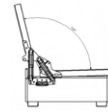

Zero Wall Technology

**REVERSIBLE
CONVERTIBLE
FLEXIBLE**