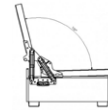

Aito BROWN

SLEEPER SOFASET

Pocket Spring

High Performance Linen Fabric

Metal Structure

Zero Wall Technology

CLEAN FORM FUNCTION