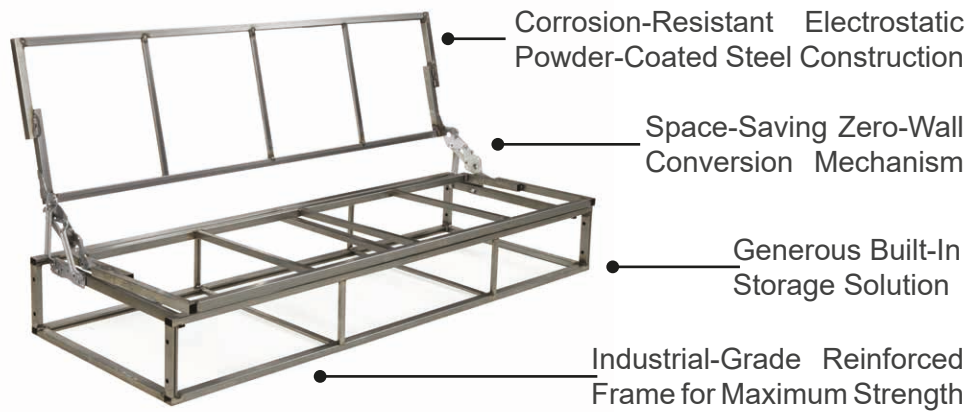

SLEEPER SOFA SET

Pocket Spring

High Performance Chenille Fabric

Metal Structure

Zero Wall Technology

**ALL
IN
ONE**

Metal Structure

Havana BROWN