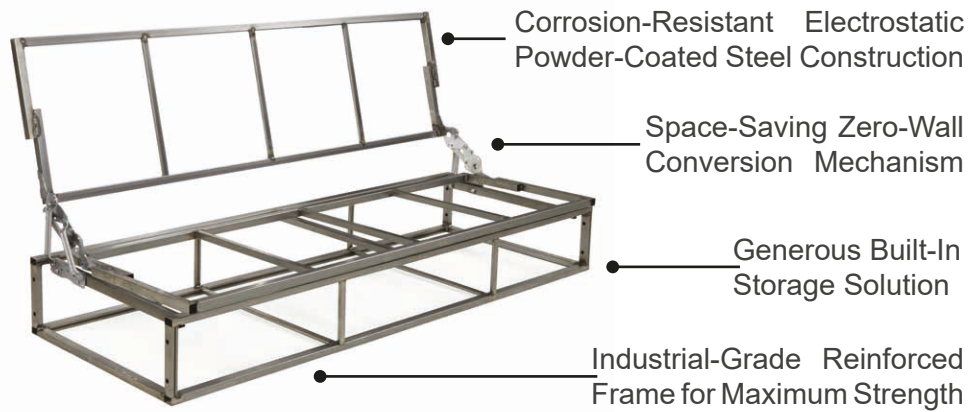

Soho CREAM

VERSATILE SOFASET

Pocket Spring

High Performance Microfiber Fabric

Metal Structure

Zero Wall Technology

SMART STYLISH COZY

BED SIZE : 71"x 47"