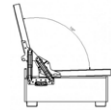

STYLISH COMFORTABLE FUNCTIONAL

Also Available
in Sectional!

Metal Structure

Turin BROWN

FUNCTIONAL SOFASET

Pocket Spring

High Performance Chenille Fabric

Metal Structure