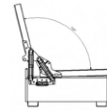

Havana GRAY

SLEEPER SOFA SET

Pocket Spring

High Performance Chenille Fabric

Metal Structure

Zero Wall Technology

**ALL
IN
ONE**