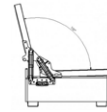

EUROPEAN SOFA SET

Pocket Spring

High Performance Chenille Fabric

Metal Structure

Zero Wall Technology

MODERN MODULAR SOFA

BED SIZE : 71"x 50"

Metal Structure