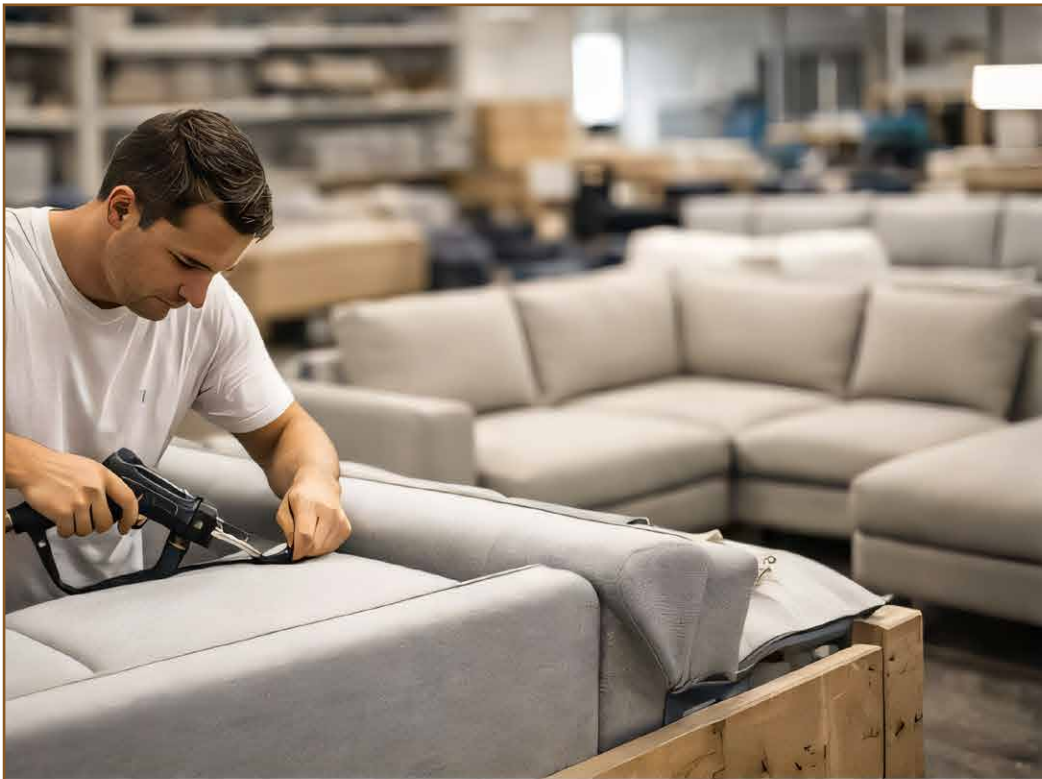

Designed to Define Your Space

Our corner sofas combine modern design, superior comfort and functional elegance to create the perfect centerpiece for contemporary living.

Direct from our factory to you.
Customize to your needs, choose your perfect size and color.