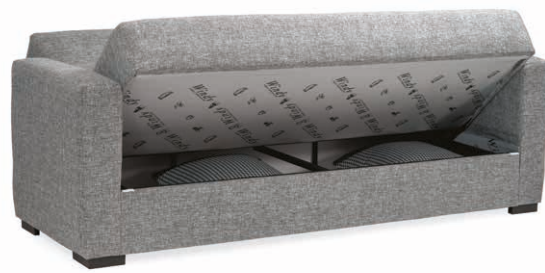

High Performance Linen Fabric

Metal Structure

Zero Wall Technology

SIMPLICITY STYLE COMFORT

Metal Structure

Aito BROWN

SLEEPER SOFASET

Pocket Spring