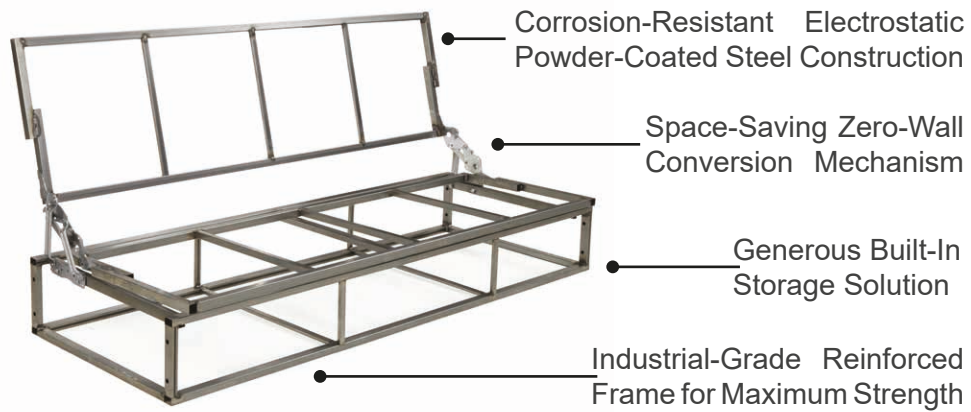

SLEEPER SOFA SET

Pocket Spring

High Performance Chenille Fabric

Metal Structure

Zero Wall Technology

SIT STORE SLEEP

Metal Structure

Boston GRAY