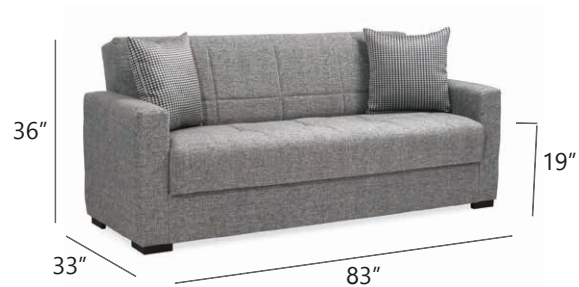

High Performance Linen Fabric

Metal Structure

Zero Wall Technology

SIMPLICITY STYLE COMFORT

Metal Structure

Aito BROWN

SLEEPER SOFASET

Pocket Spring