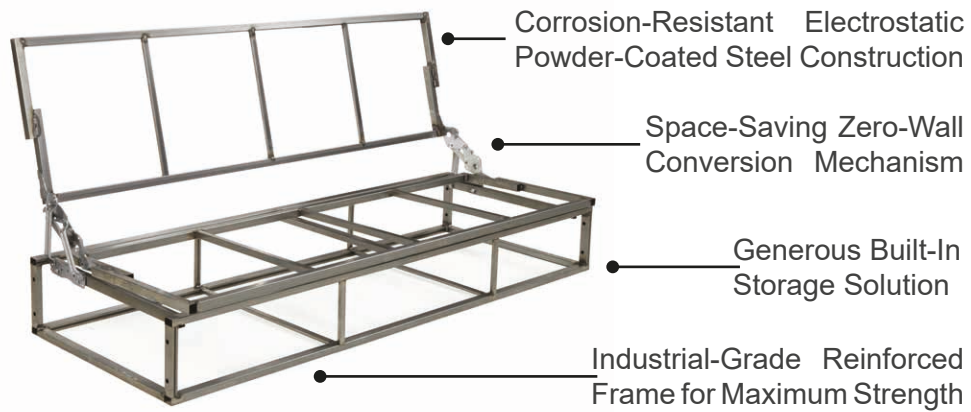

Soho GRAY

VERSATILE SOFASET

Pocket Spring

High Performance Microfiber Fabric

Metal Structure

Zero Wall Technology

PRACTICAL COMFORT LIVING

Metal Structure