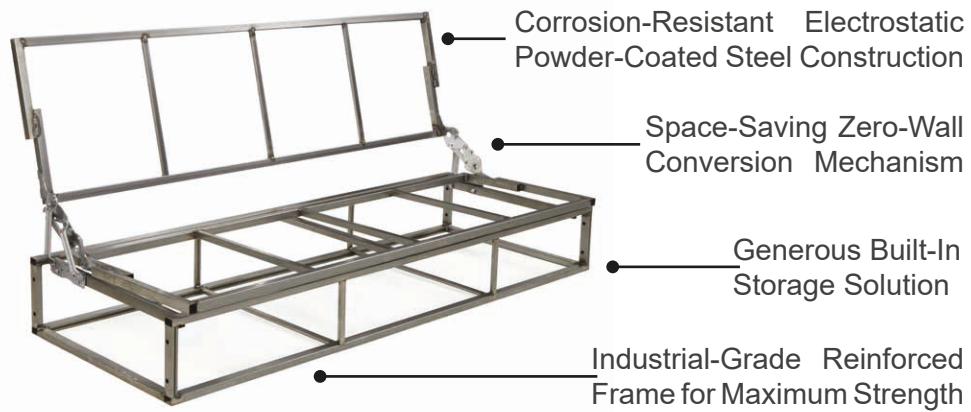

High Performance Linen Fabric

Metal Structure

Zero Wall Technology

SIMPLICITY STYLE COMFORT

Metal Structure

Aito BROWN

SLEEPER SOFASET

Pocket Spring