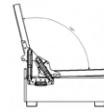

SIT STORE SLEEP

Metal Structure

Turin GRAY

FUNCTIONAL SOFASET

Pocket Spring

High Performance Chenille Fabric

Metal Structure

Zero Wall Technology