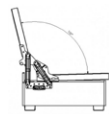

Soho GRAY

VERSATILE SOFASET

Pocket Spring

High Performance Microfiber Fabric

Metal Structure

Zero Wall Technology

PRACTICAL COMFORT LIVING

Metal Structure