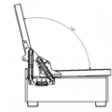

Metal Structure

Parma GRAY

SLEEPER SOFA SET

Pocket Spring

High Performance Chenille Fabric

Metal Structure

Zero Wall Technology

FUNCTION MEETS COMFORT