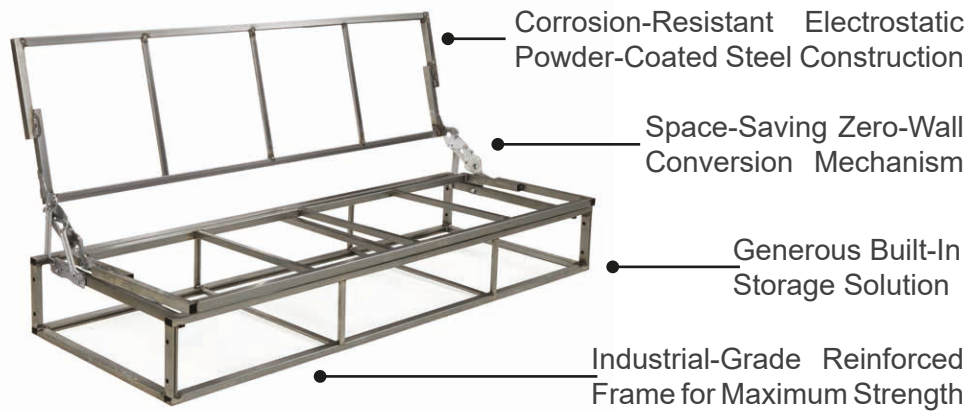

High Performance Microfiber Fabric

Metal Structure

Zero Wall Technology

LUXURY IN FORM

Metal Structure

Zurich BROWN

SLEEPER SOFA SET

Pocket Spring