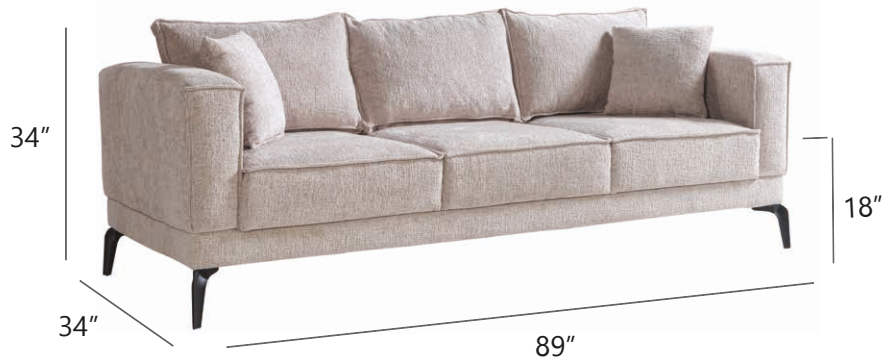

CREAM

WINDY HOME • DESIGNET FOR FLEXIBLE LIVING

Guest

AESTHETIC SOFA SET

High Density Foam

Metal Structure

High Performance Microfiber Fabric

MADE TO MATCH YOUR LIFESTYLE