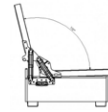

Metal Structure

Zero Wall Technology

FUNCTION MEETS COMFORT

88"

83"

36"

19"

56"