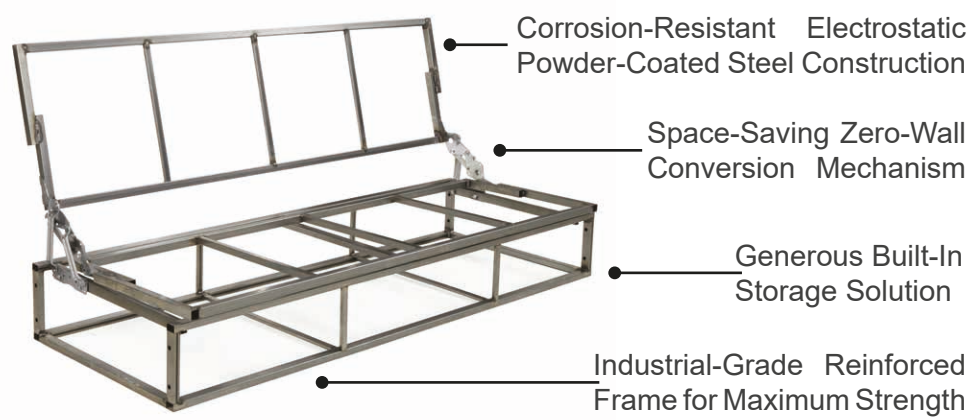

EUROPEAN SOFA SET

Pocket Spring

High Performance Chenille Fabric

Metal Structure

Zero Wall Technology

MODERN MODULAR SOFA

BED SIZE : 71"x 50"

Metal Structure