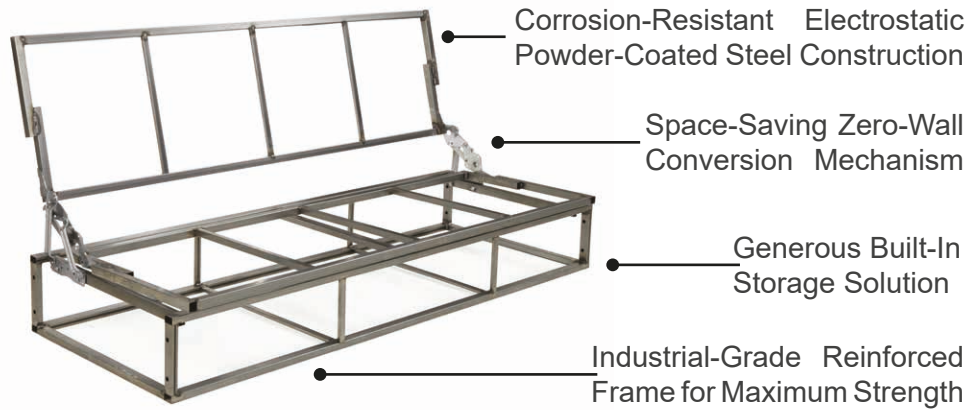

Boston BROWN

EUROPEAN SOFA SET

Pocket Spring

High Performance Chenille Fabric

Metal Structure

Zero Wall Technology

STRONG LASTING RELIABLE

Metal Structure