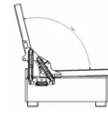

Aito GRAY

SLEEPER SOFASET

Pocket Spring

High Performance Linen Fabric

Metal Structure

Zero Wall Technology

SIMPLICITY STYLE COMFORT